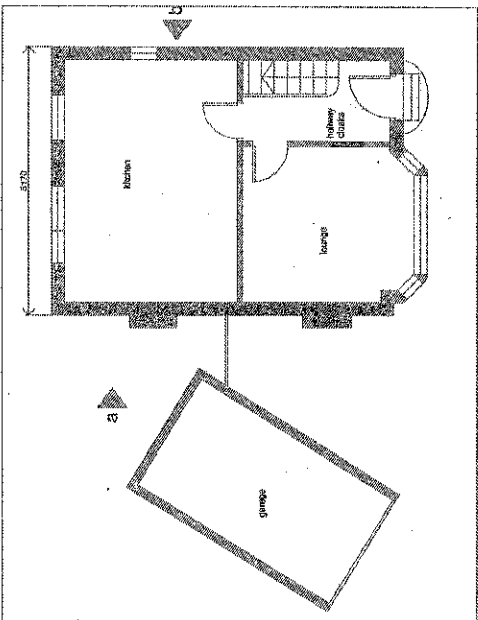

Title number **ON307053**  
Ordnance Survey map reference **SP4805NW**  
Scale **1:1250**  
Administrative area **Oxfordshire: Vale of White Horse**

© Crown copyright and database rights 2013 Ordnance Survey 100026316.  
You are not permitted to copy, sub-license, distribute or sell any of this data to third parties in any form.

This official copy issued on 17 May 2013 shows the state of this title plan on 17 May 2013 at 15:24:51.

block plan 1 : 200

Site	Date	By	For
102 Archway Road, Botley, OX2 9AB	30.06.13	PLANNING	EXISTING PLANS & ELEVATIONS
Drawn	30.06.13		
Checked			
Number	001		
Sheet			

first 1 : 50

ground 1 : 50

side b 1 : 50

rear 1 : 50

side a 1 : 50

front 1 : 50