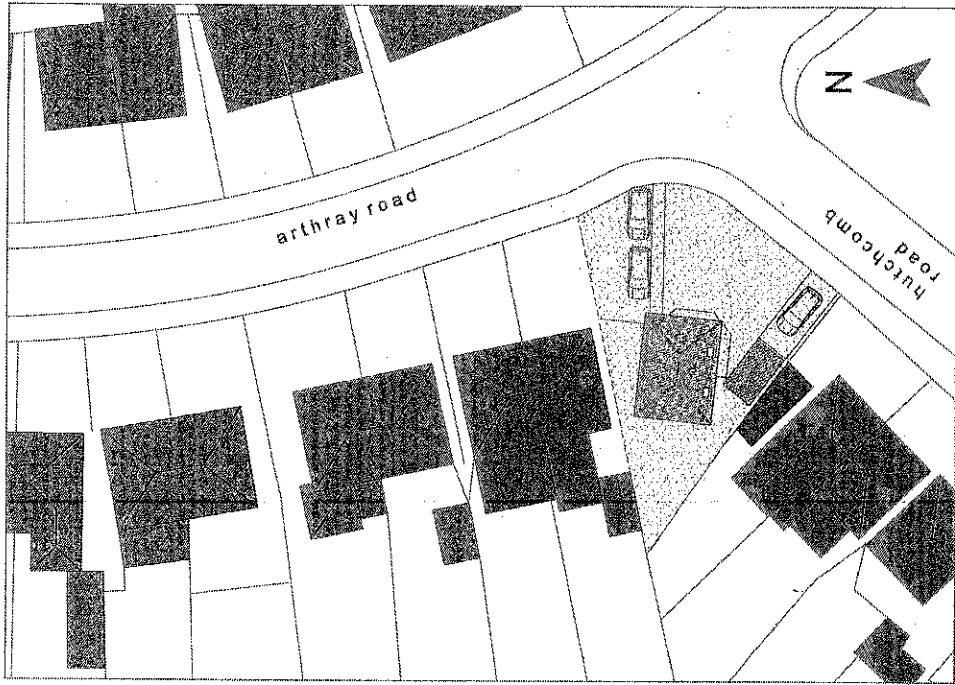

Title number **ON307053**  
Ordnance Survey map reference **SP4805NW**  
Scale **1:1250**  
Administrative area **Oxfordshire: Vale of White Horse**

© Crown copyright and database rights 2013 Ordnance Survey 100026316.  
You are not permitted to copy, sub-license, distribute or sell any of this data to third parties in any form.

This official copy issued on 17 May 2013 shows the state of this title plan on 17 May 2013 at 15:24:51.

block plan 1 : 200

Site	Date	By	For
102 Archway Road, Botley, OX2 9AB	30.06.13	PLANNING	EXISTING PLANS & ELEVATIONS
Drawn	30.06.13		
Checked			
Number	001		
Sheet			

first 1 : 50

ground 1 : 50

side b 1 : 50

rear 1 : 50

side a 1 : 50

front 1 : 50