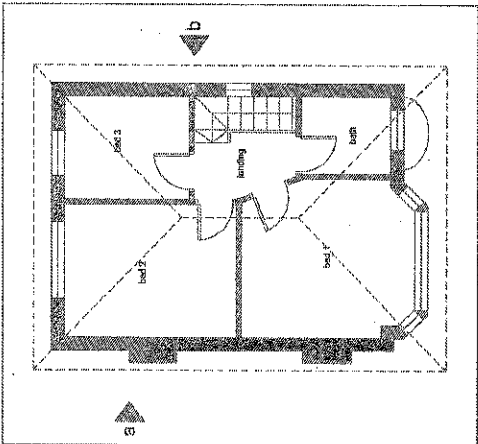

Title number **ON307053**  
Ordnance Survey map reference **SP4805NW**  
Scale **1:1250**  
Administrative area **Oxfordshire: Vale of White Horse**

© Crown copyright and database rights 2013 Ordnance Survey 100026316.  
You are not permitted to copy, sub-license, distribute or sell any of this data to third parties in any form.

This official copy issued on 17 May 2013 shows the state of this title plan on 17 May 2013 at 15:24:51.

block plan 1 : 200

Site	Date	By	For
102 Archway Road, Botley, OX2 9AB	30.06.13	PLANNING	EXISTING PLANS & ELEVATIONS
Drawn	30.06.13		
Checked			
Number	001		
Sheet			

first 1 : 50

ground 1 : 50

side b 1 : 50

rear 1 : 50

side a 1 : 50

front 1 : 50