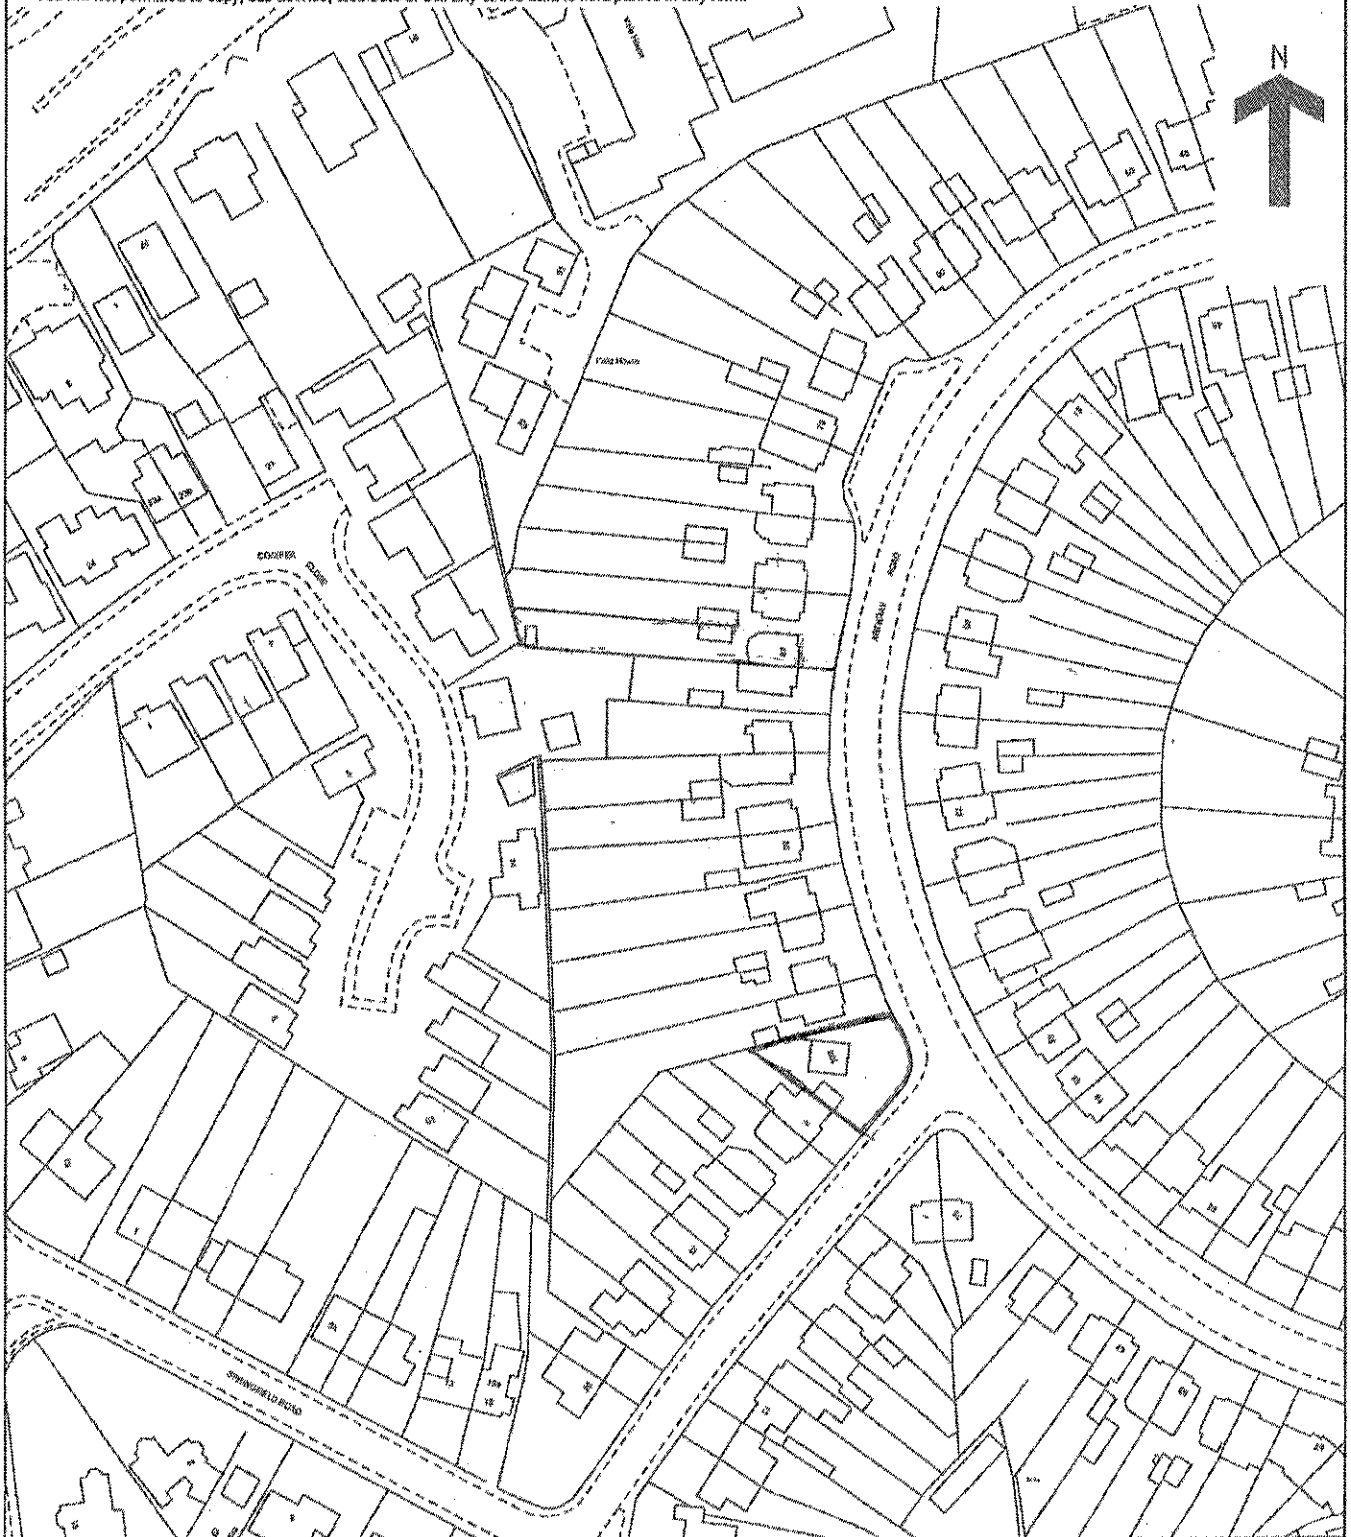

Title number **ON307053**  
Ordnance Survey map reference **SP4805NW**  
Scale **1:1250**  
Administrative area **Oxfordshire: Vale of White Horse**

© Crown copyright and database rights 2013 Ordnance Survey 100026316.  
You are not permitted to copy, sub-license, distribute or sell any of this data to third parties in any form.

This official copy issued on 17 May 2013 shows the state of this title plan on 17 May 2013 at 15:24:51.

block plan 1 : 200

Site	Date	By	For
102 Archway Road, Botley, OX2 9AB	30.06.13	PLANNING	EXISTING PLANS & ELEVATIONS
Drawn	30.06.13		
Checked			
Number	001		
Sheet			

first 1 : 50

ground 1 : 50

side b 1 : 50

rear 1 : 50

side a 1 : 50

front 1 : 50